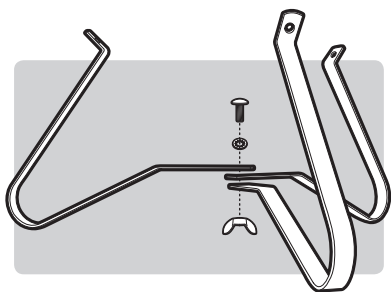

SMOKEY JOE® GOLD CHARCOAL GRILL

Read owner's guide before using the barbecue.

14½ inch
(37 cm)

55036_022811
US ENGLISH

Smokey Joe Gold 061509

1**1-****2****1-****3****3-**

5

6